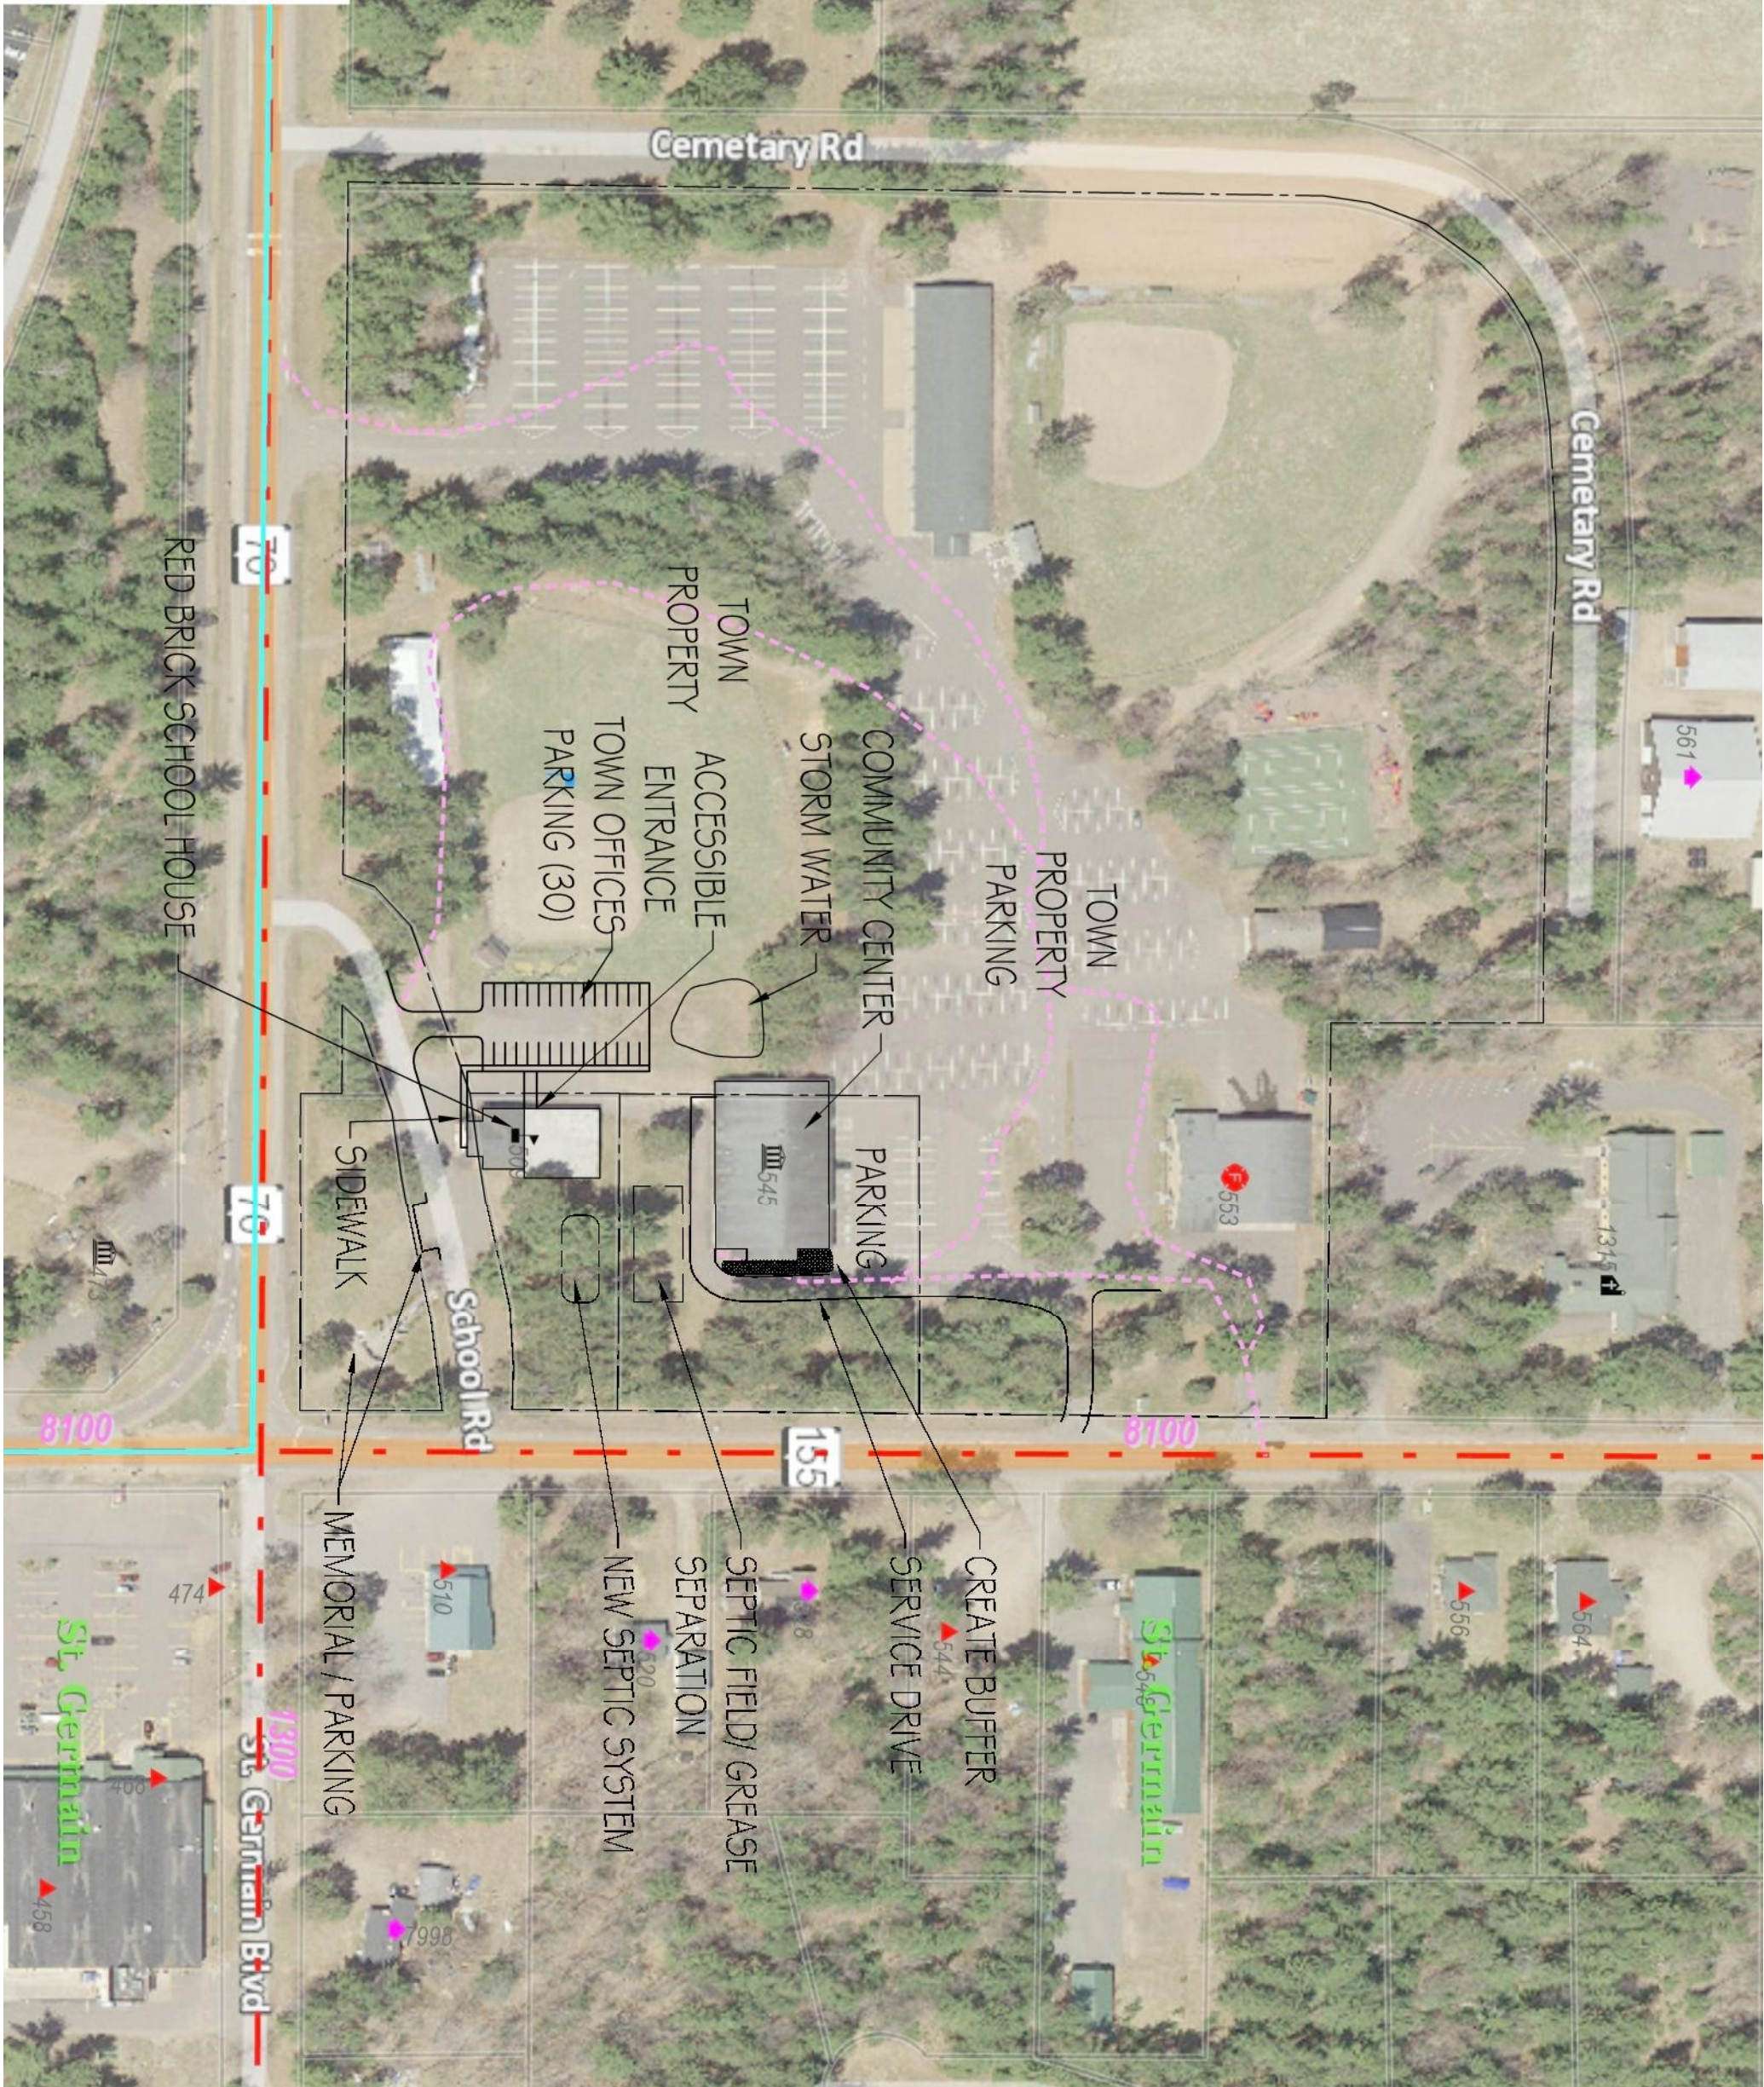

Cemetary Rd

Cemetary Rd

RED BRICK SCHOOL HOUSE

70

70

155

1300

St. Germain Blvd

TOWN PROPERTY
COMMUNITY CENTER
PARKING
ACCESSIBLE ENTRANCE
TOWN OFFICES
PARKING (30)
STORM WATER

SIDEWALK

School Rd

MEMORIAL / PARKING

CREATE BUFFER
SERVICE DRIVE
SEPTIC FIELD/ GREASE SEPARATION
NEW SEPTIC SYSTEM

458

7998

561

553

1315

544

520

518