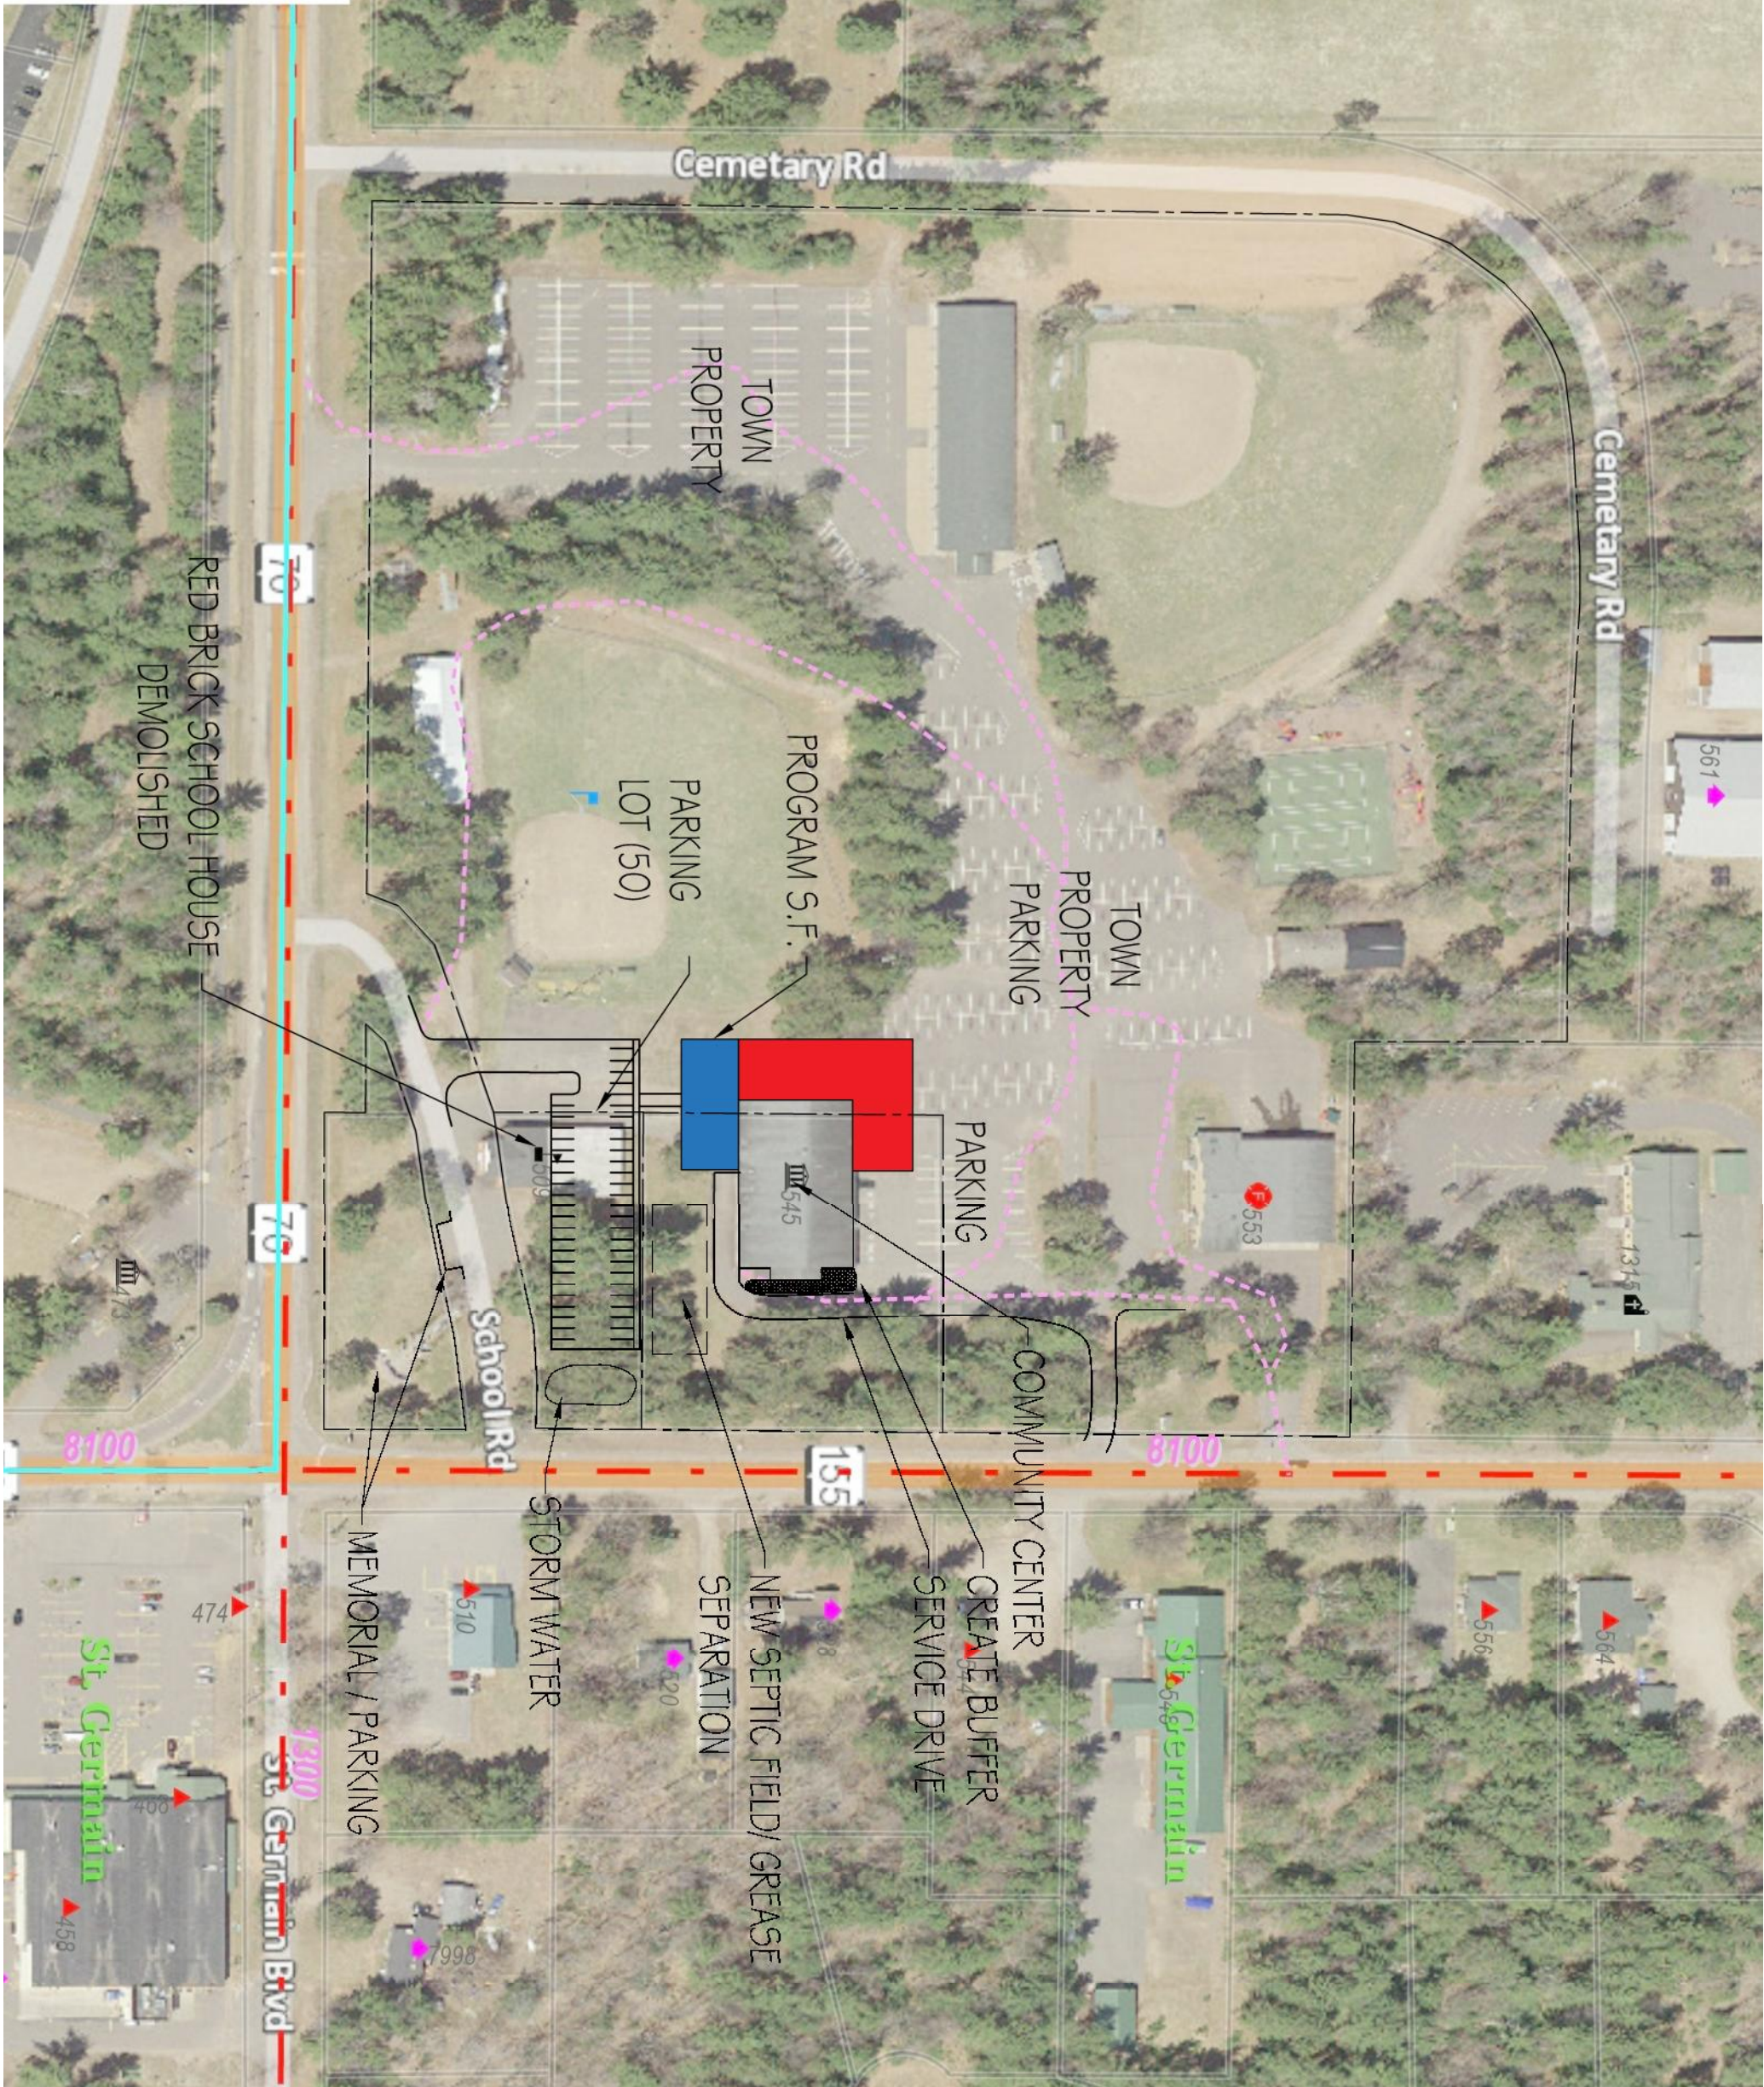

Cemetary Rd

Cemetary Rd

TOWN PROPERTY

TOWN PROPERTY PARKING

PROGRAM S.F.

PARKING LOT (50)

RED BRICK SCHOOL HOUSE DEMOLISHED

70

70

School Rd

COMMUNITY CENTER
CREATE BUFFER
SERVICE DRIVE

NEW SEPTIC FIELD/ GREASE SEPARATION

STORM WATER

MEMORIAL / PARKING

1300 St. Germain Blvd

St. Germain

564

474

400

458

510

520

7998