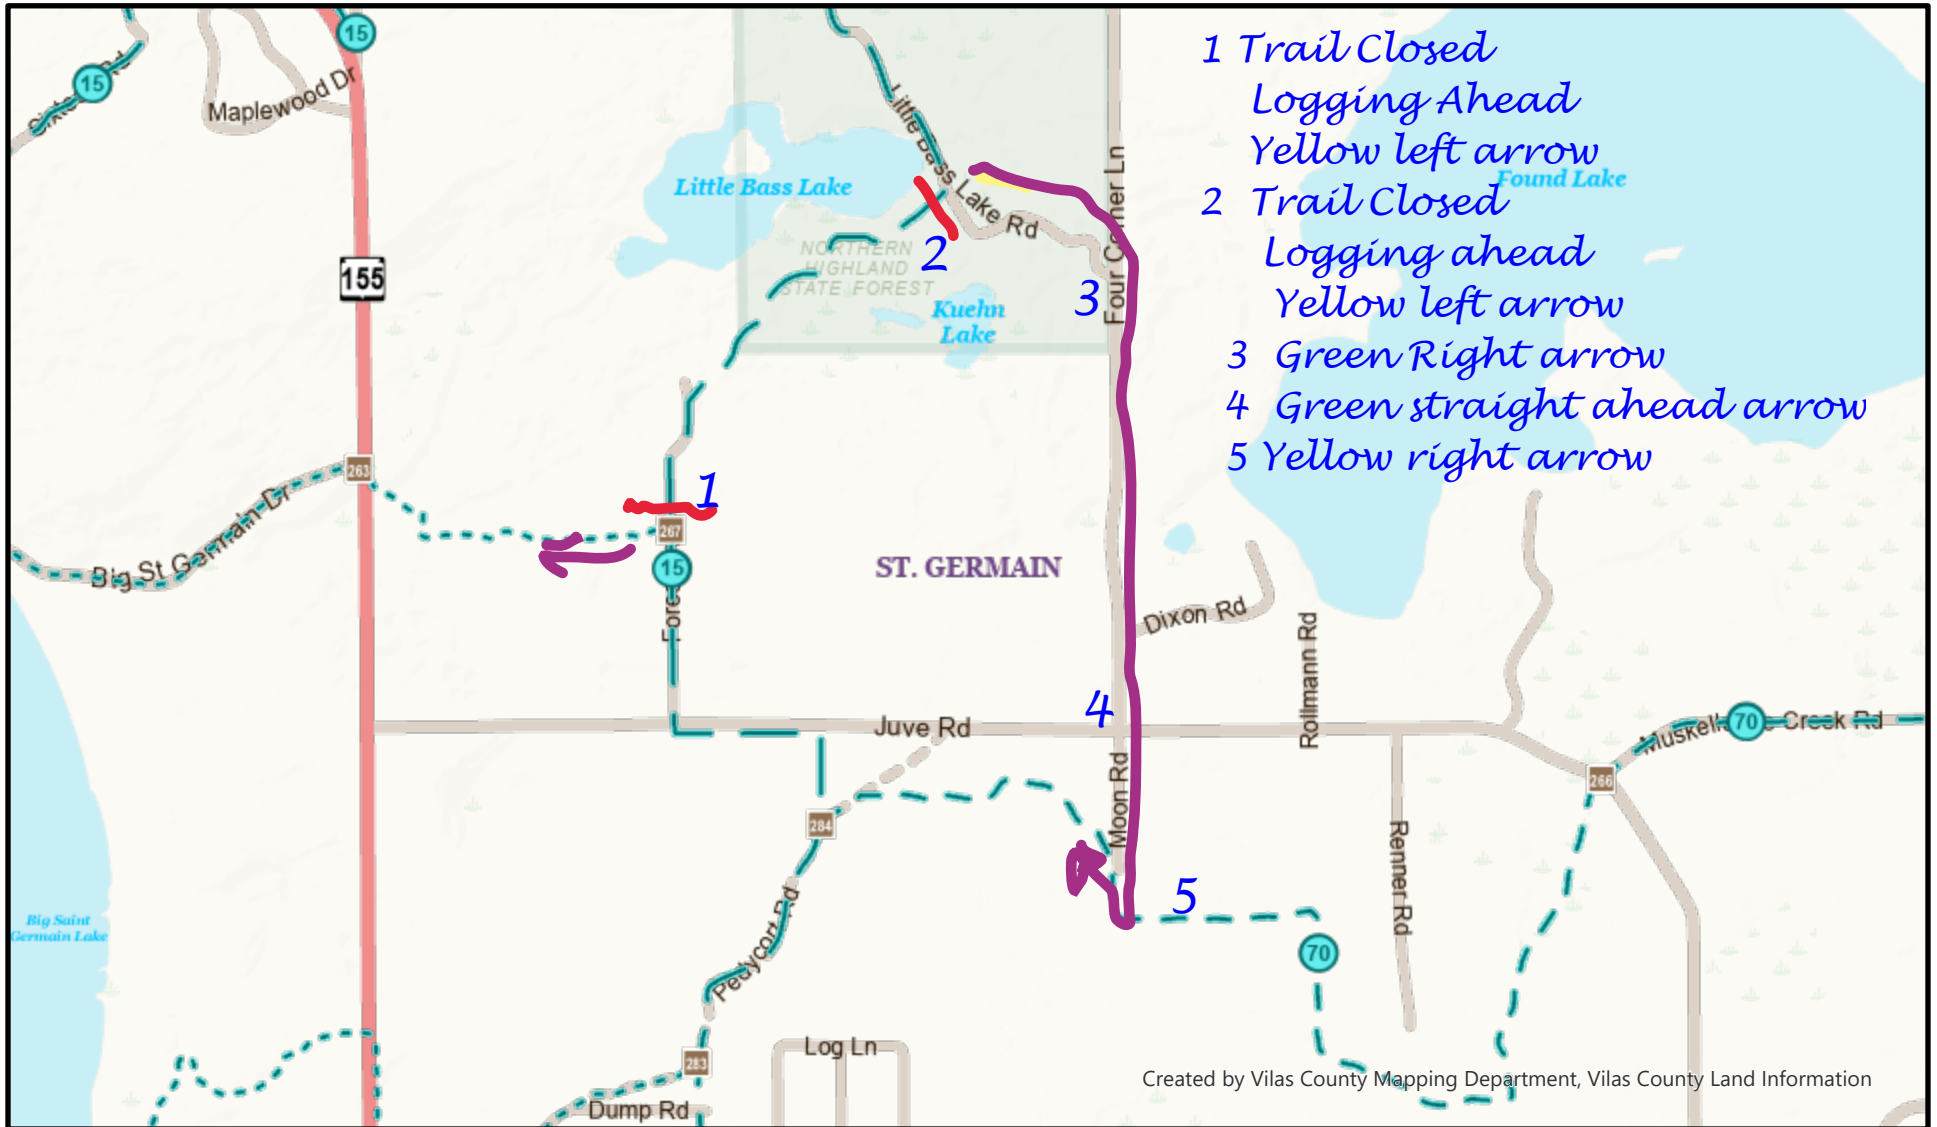

Vilas County Recreation Map

Scale: 1:15,840

Vilas County Online Mapping

Created 1/28/2023 10:21 AM
This map is provided courtesy of Vilas County and is to be used for reference purposes only. Vilas County makes every effort to produce and publish the most accurate and current information possible. No warranties, expressed or implied, are provided for the data provided, its use, or its interpretation. Vilas County does not guarantee the accuracy of the material contained herein and is not responsible for any misuse or misrepresentation of this information or its derivatives.
This map does not represent a survey.

Snowmobile Trails (Level 6-7)

Primary Type

- Corridor Snowmobile Trail
- Funded Snowmobile Trail
- Club Snowmobile Trail
- TINS

Town/City Boundary

Major Roads

- Collector Road
- Local Road
- Resource Road

Highways

Type

- US/State Highway
- County Highway

Water Access

Feature Code

- Boat Ramp
- Carry-In Lake Access
- Airport