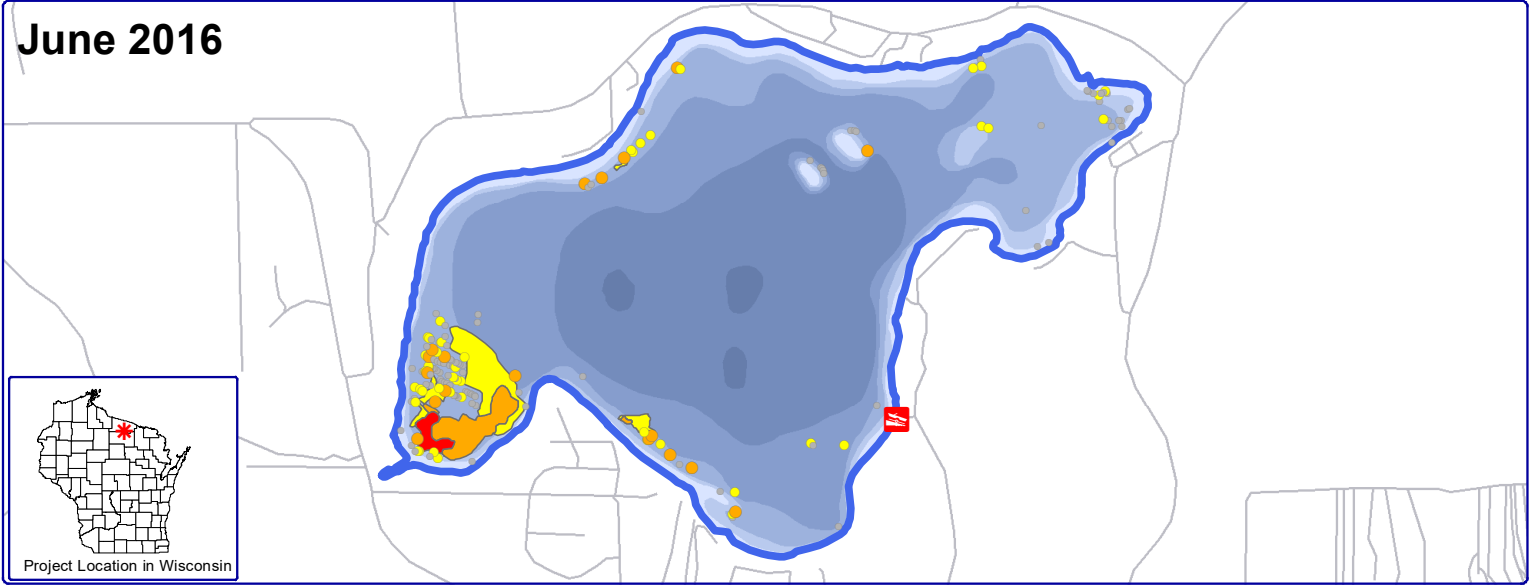

June 2014

June 2015

June 2016

Onterra LLC
 Lake Management Planning
 815 Prosper Road
 De Pere, WI 54115
 920.338.8860
 www.onterra-eco.com

Sources:
 Roads, Hydro, and Bathymetry: WDNR
 Plant Surveys: Onterra, 2014-2015
 Map Date: December 9, 2015
 Filename: LostVilas_CLP Series_2014-2015.mxd

- Legend**
 Curly-leaf Pondweed
- Highly Scattered
 - Scattered
 - Dominant
 - Highly Dominant
 - Surface Matting
 - Single or Few Plants
 - Clumps of Plants
 - Small Plant Colony

Lost Lake
 Vilas County
**2014-2016 CLP
 Survey Results**