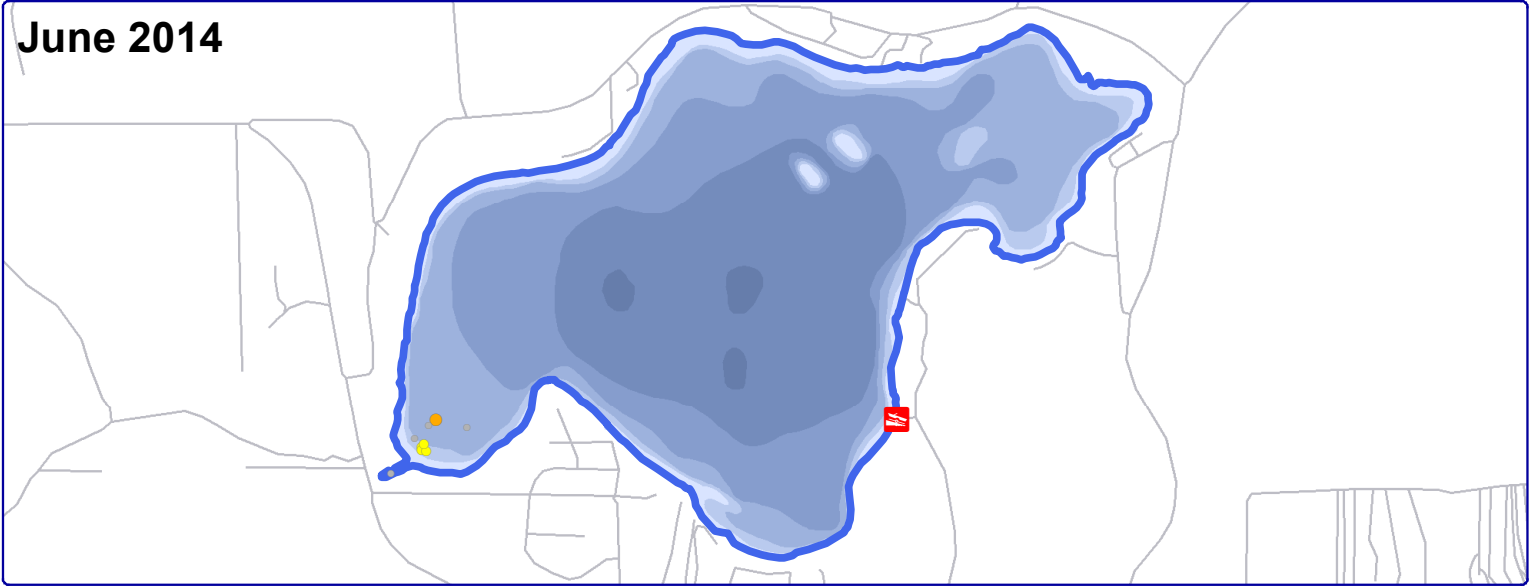

June 2014

June 2015

June 2016

Onterra LLC
 Lake Management Planning
 815 Prosper Road
 De Pere, WI 54115
 920.338.8860
 www.onterra-eco.com

Sources:
 Roads, Hydro, and Bathymetry: WDNR
 Plant Surveys: Onterra, 2014-2015
 Map Date: December 9, 2015
 Filename: LostVilas_CLP Series_2014-2015.mxd

- Legend**
 Curly-leaf Pondweed
- Highly Scattered
 - Scattered
 - Dominant
 - Highly Dominant
 - Surface Matting
 - Single or Few Plants
 - Clumps of Plants
 - Small Plant Colony

Lost Lake
 Vilas County
**2014-2016 CLP
 Survey Results**