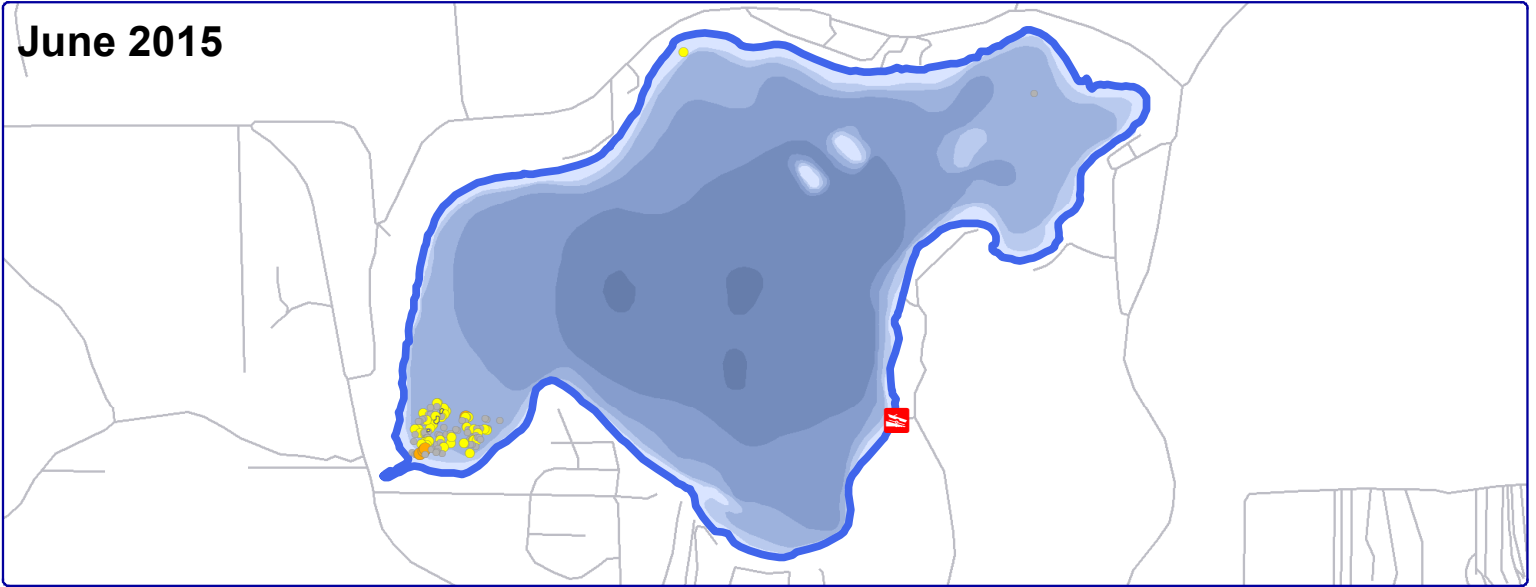

June 2014

June 2015

June 2016

Onterra LLC
 Lake Management Planning
 815 Prosper Road
 De Pere, WI 54115
 920.338.8860
 www.onterra-eco.com

Sources:
 Roads, Hydro, and Bathymetry: WDNR
 Plant Surveys: Onterra, 2014-2015
 Map Date: December 9, 2015
 Filename: LostVilas_CLP Series_2014-2015.mxd

- Legend**
 Curly-leaf Pondweed
- Highly Scattered
 - Scattered
 - Dominant
 - Highly Dominant
 - Surface Matting
 - Single or Few Plants
 - Clumps of Plants
 - Small Plant Colony

Lost Lake
 Vilas County
**2014-2016 CLP
 Survey Results**